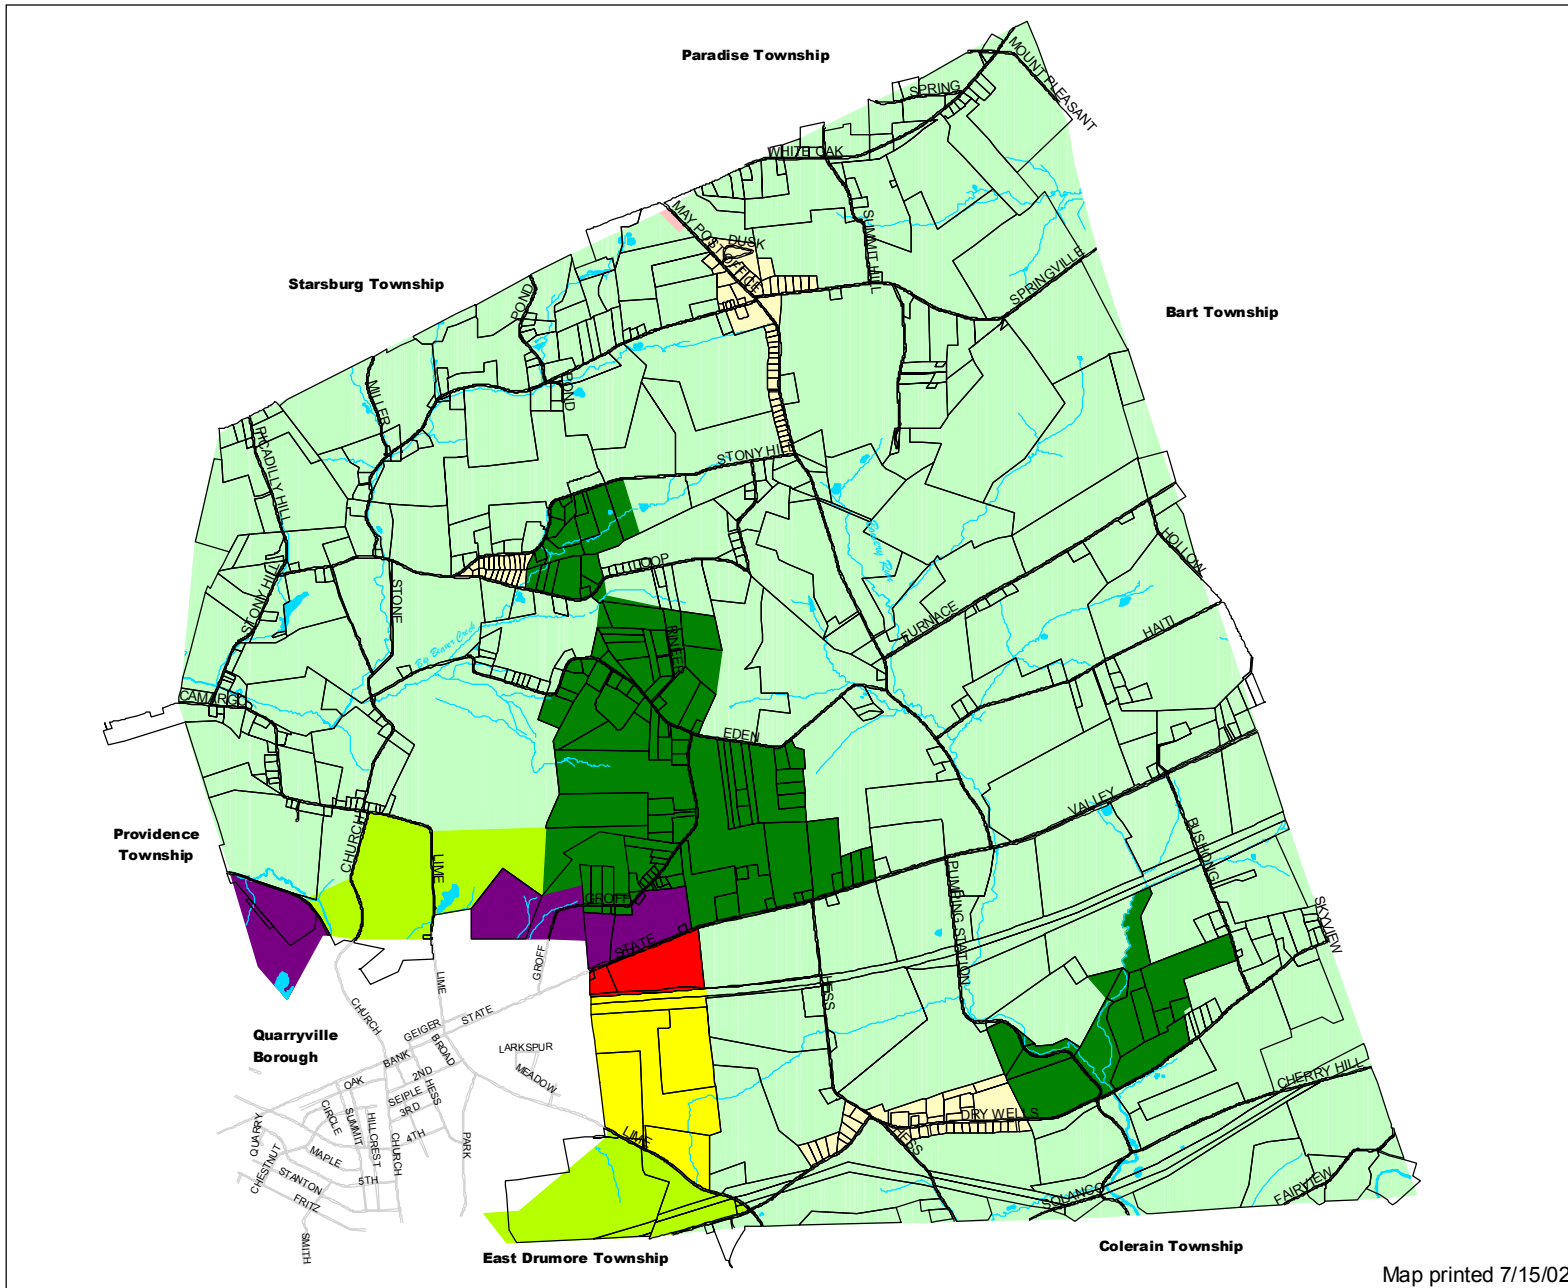

Eden Township Zoning Map

-  Parcels
-  Eden Township Roads
-  Quarryville Roads
-  Ponds
-  Streams
- Zones**
-  Conservation
-  Agricultural
-  Agricultural Holding
-  Rural
-  R-1 Residential
-  Neighborhood Commercial
-  Highway Commercial
-  Industrial

2000 0 2000 Feet

Map printed 7/15/02